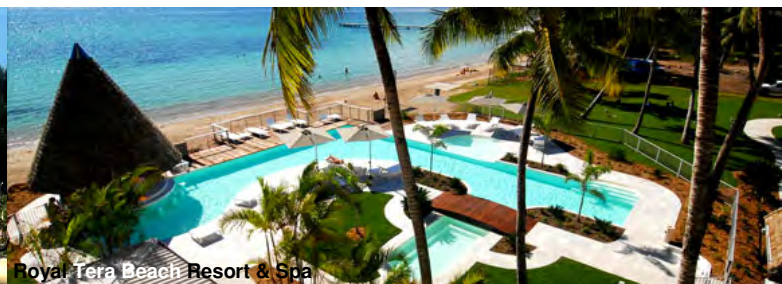

Royal Tera Beach Resort & Spa

American Express® Cardmember? Why not pay for your travel with your points. $100 of travel = 10,000 points †

Your Local Travelscene American Express Travel Agent is:

Tel: 1300 369 336

Email:

Shoppertravel@worldtravel.com.au

Travel agent service fees may apply and vary by agency. Please ask at time of enquiry.

*CONDITIONS: Issued 24Aug11. Prices are per person twin share, inclusive of taxes and subject to availability. Valid for sales to 31Oct11. Valid for travel as specified. Free nights already included in cost. Book SB in T class from BNE/SYD to NOU. Flights ex MEL are via BNE/SYD; book QF in O class for domestic connections. Extra charge may apply for other hotels. Full payment due within 14 days of booking. All costs are in Australian dollars and are subject to change without notice should currency fluctuates or tariffs alter. Conditions, amendment and cancellation fees apply. Travel insurance is strongly recommended. For current information on travelling overseas and official Government travel advisories visit www.smarttraveller.gov.au

†Only available to Membership Rewards *Ascent Premium*, *Ascent*, *Choices* or *Blue Sky* enrolled Cardmembers (an annual fee may apply). Subject to the Terms & Conditions of the Membership Rewards program. American Express International Inc., (ABN 15 000 618 208), NSW 2TA003629, VIC 32089, QLD 1431. Incorporated with Limited Liability in Delaware, USA. ©Registered trademark of American Express Company.